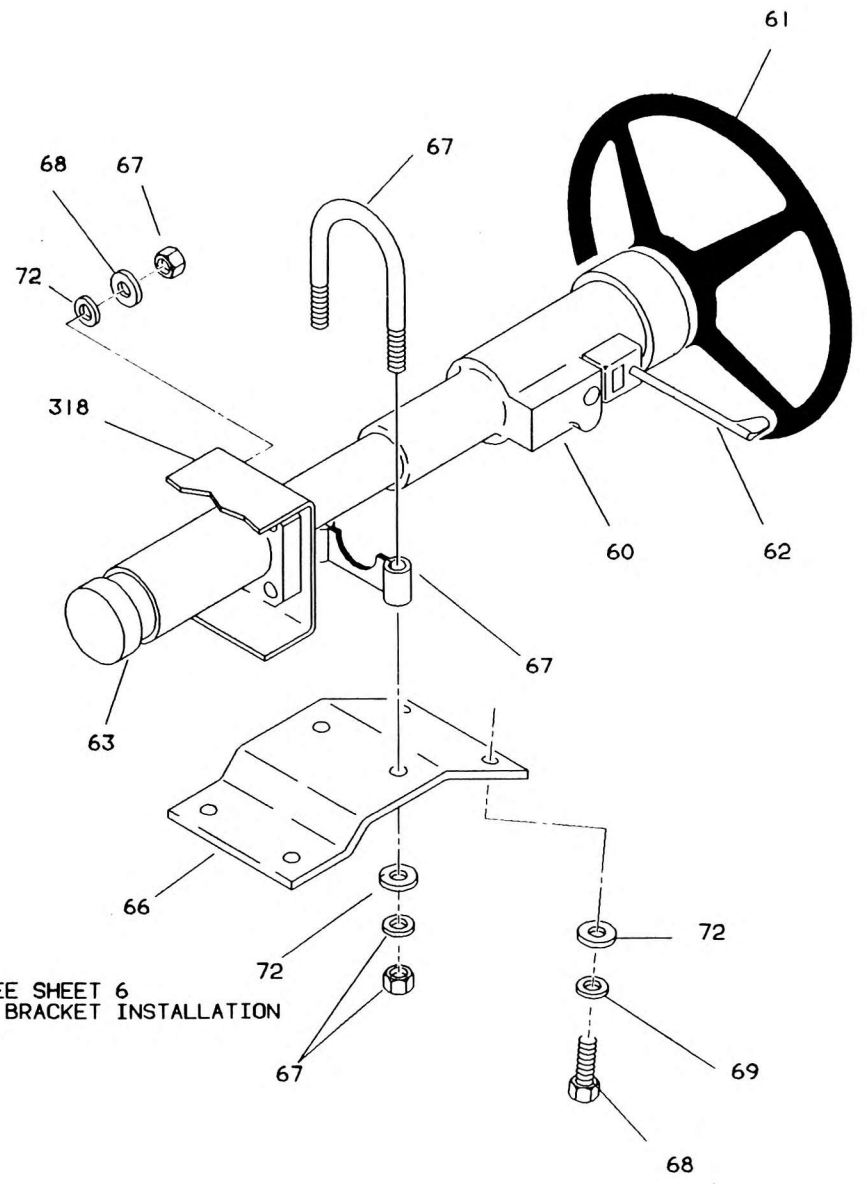

MOUNTED TO CAB ASSEMBLY  
FRONT CONSOLE.

SEE SHEET 6  
FOR MOUNTING BRACKET INSTALLATION

TYPICAL DOOR LOCK INSTALLATION

SHEET 2 OF 6

6-245-000827

ITEMS NOT SHOWN  
NBR 54

GROVE