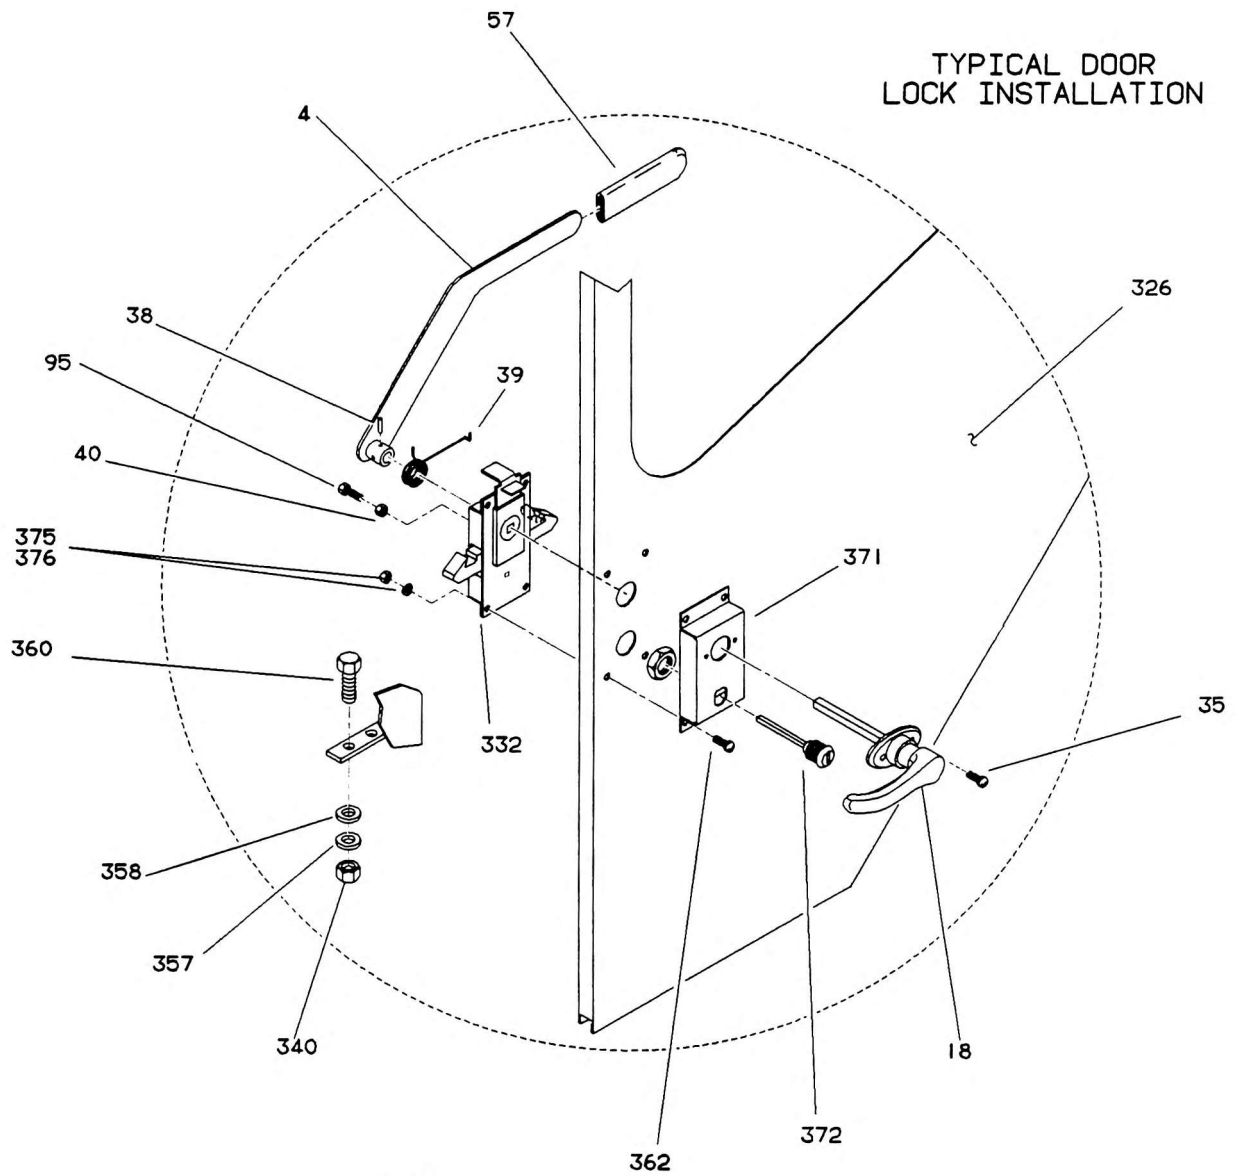

MOUNTED TO CAB ASSEMBLY  
FRONT CONSOLE.

SEE SHEET 6  
FOR MOUNTING BRACKET INSTALLATION

TYPICAL DOOR LOCK INSTALLATION

SHEET 2 OF 6

6-245-000827

ITEMS NOT SHOWN  
NBR 54

GROVE