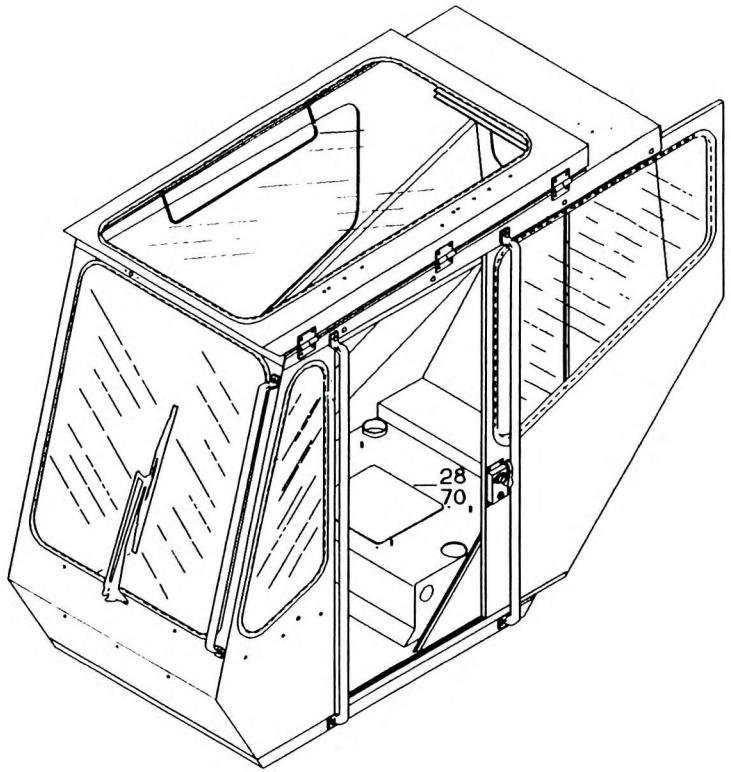

MOUNTED TO CAB ASSEMBLY  
FRONT CONSOLE.

SEE SHEET 6  
FOR MOUNTING BRACKET INSTALLATION

TYPICAL DOOR LOCK INSTALLATION

SHEET 2 OF 6

6-245-000827

ITEMS NOT SHOWN  
NBR 54

GROVE