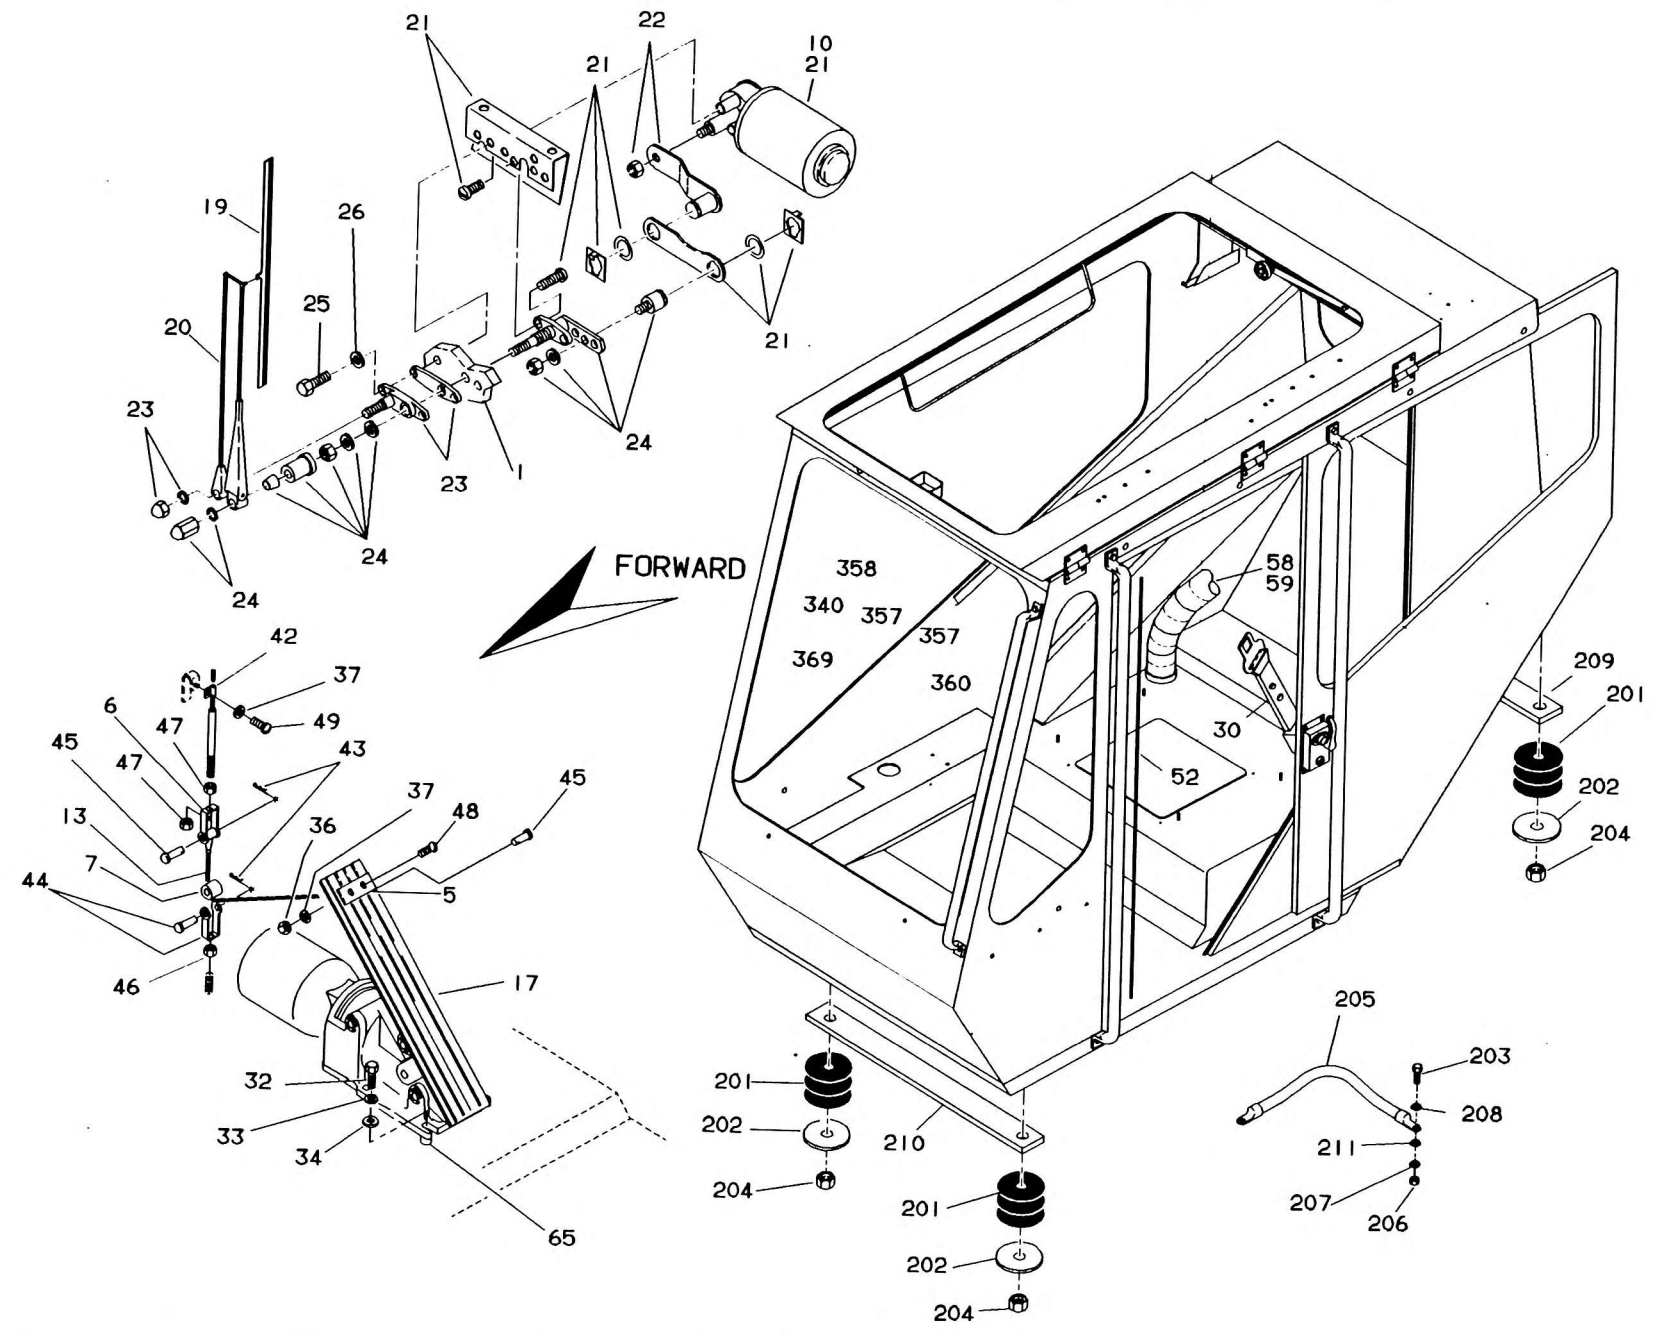

MOUNTED TO CAB ASSEMBLY  
FRONT CONSOLE.

SEE SHEET 6  
FOR MOUNTING BRACKET INSTALLATION

TYPICAL DOOR LOCK INSTALLATION

SHEET 2 OF 6

6-245-000827

ITEMS NOT SHOWN  
NBR 54

GROVE